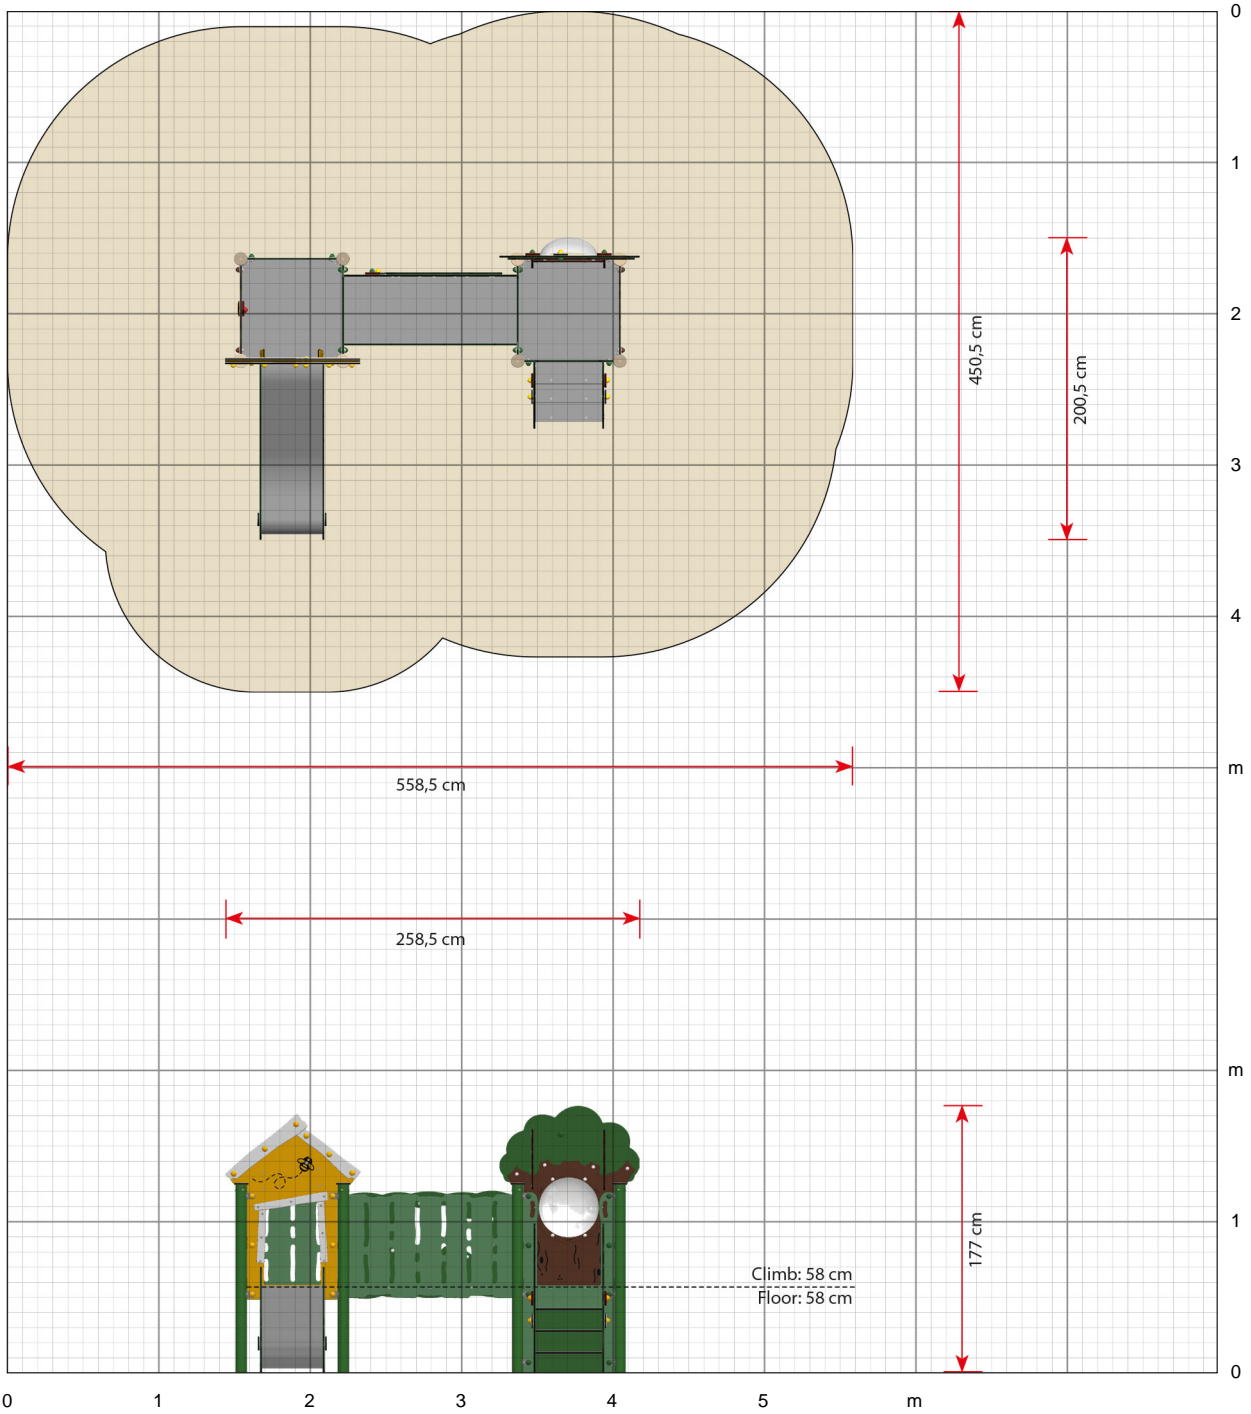

Specifications

Order number

MP220G: In-ground mounting
MP220C: Surface mounting

Product dimensions (LxWxH)

259 x 201 x 177 cm

Area requirement incl. safety distances (LxW)

559 x 451 cm

Maximum fall height

Production / Administration:
Vestergade 25, DK-6510 Gram

Sales / Marketing / Product Development:
Nordkajen 21, DK-6000 Kolding

MP220

Ella

Scale 1:50 (when printed in 100%)

Click here to see more about the product on our website:
<https://www.ledonplay.com/product/mp220/>