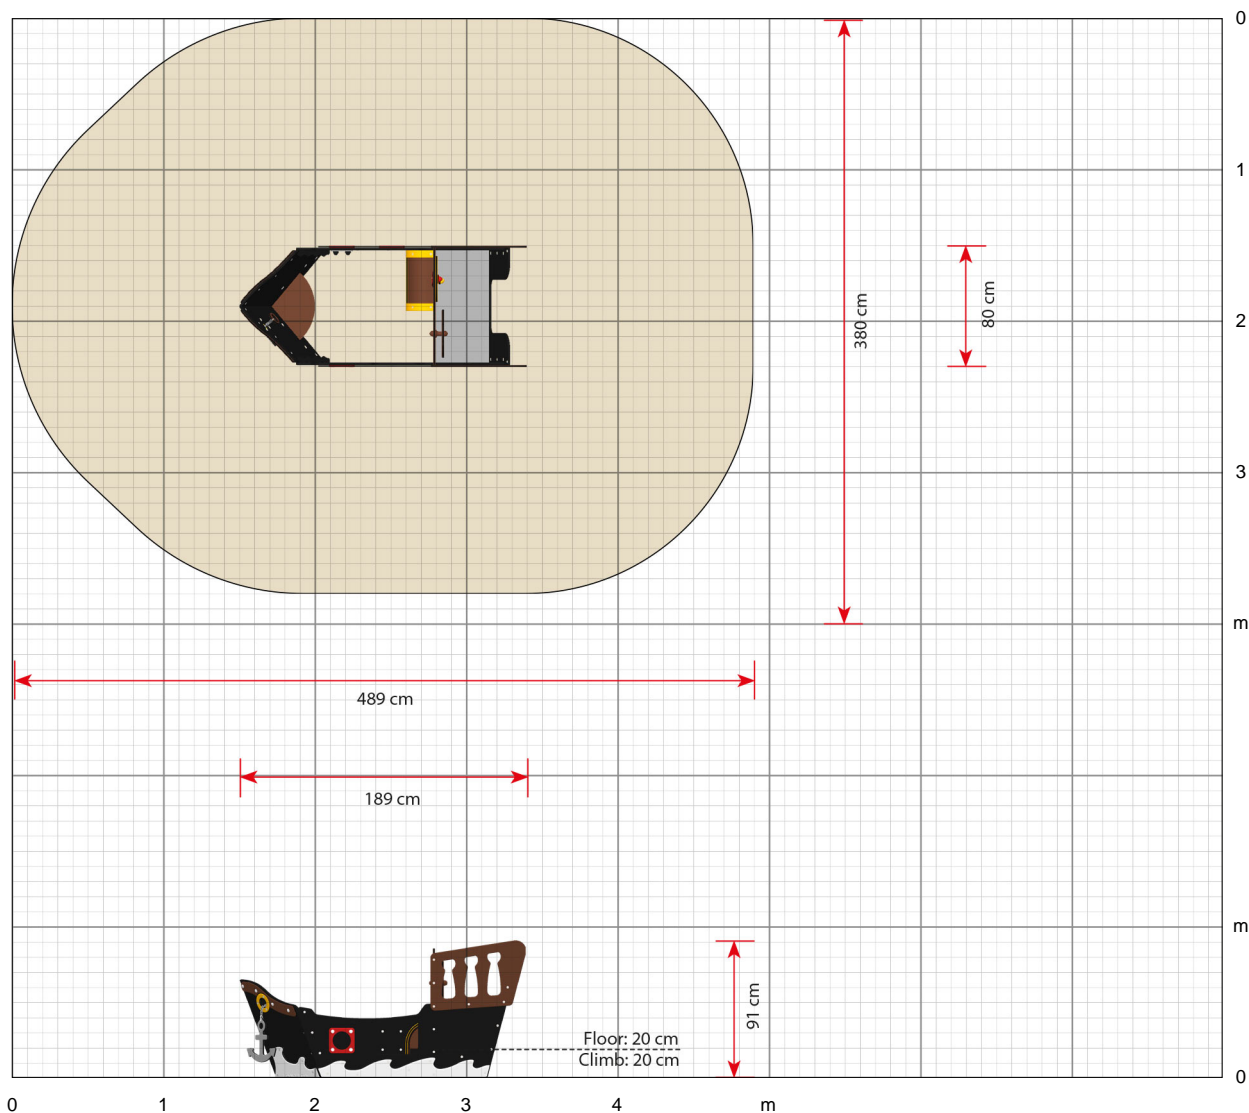

LP080

Sally, mini pirate ship

Printet 2022-04-28

Click here to see a 360° animation on our website ...

A pirate ship for the smallest of pirates

Sally is a real pirate ship for the youngest children. Sally has been designed with and for the youngest children aged from about 1-4 years of age. Despite Sally's compact size, the ship is filled with play activities: an anchor that can be raised, a movable compass, a ship's wheel, rubber slats and so on.

Click here to see more about the product on our website:
<https://www.ledonplay.com/product/lp080/>

Specifications

Order number

LP080G: In-ground mounting
 LP080C: Surface mounting
 LP080CG: Not fixed

Product dimensions (LxWxH)

189 x 80 x 91 cm

Area requirement incl. safety distances (LxW)

489 x 380 cm

Maximum fall height

20 cm

Age recommendation

From 2 years

Approximate installation time

LP080

Sally, mini pirate ship

Scale 1:50 (when printed in 100%)

Click here to see more about the product on our website:
<https://www.ledonplay.com/product/lp080/>