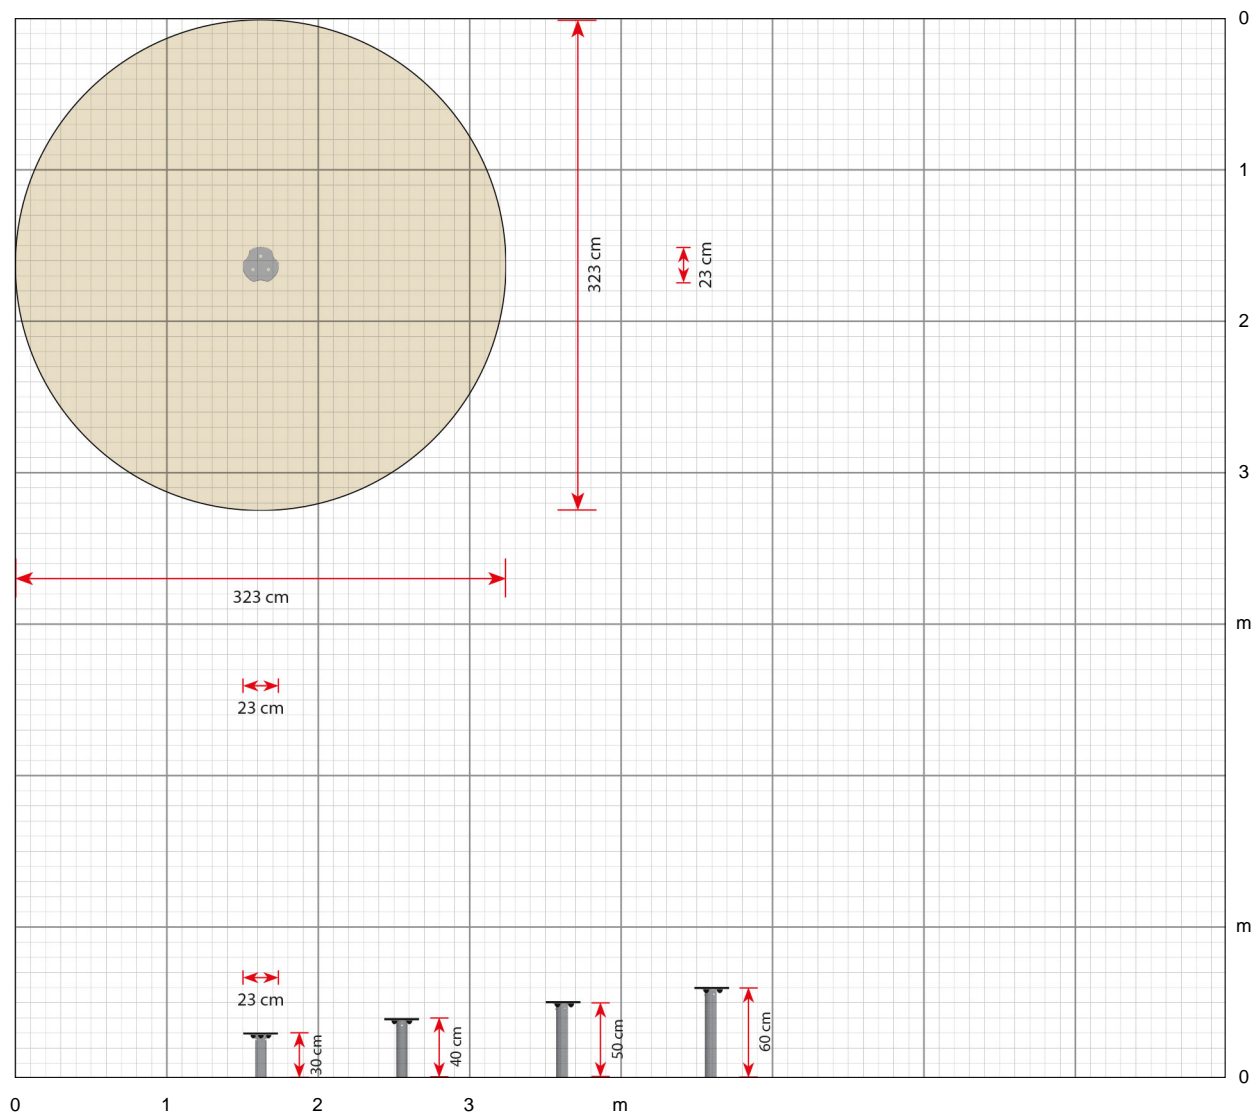

Specifications

	Order number LP042G: In-ground mounting
	Product dimensions (LxWxH) 23 x 23 x 40 cm
	Area requirement incl. safety distances (LxW) 323 x 323 cm
	Maximum fall height 40 cm
	Age recommendation From 2 years
	Approximate installation time 2 persons 1 hour

Click here to see more about the product on our website:
<https://www.ledonplay.com/product/lp042/>

LP042

Stepping stone 40cm

Scale 1:50 (when printed in 100%)

Click here to see more about the product on our website:
<https://www.ledonplay.com/product/lp042/>