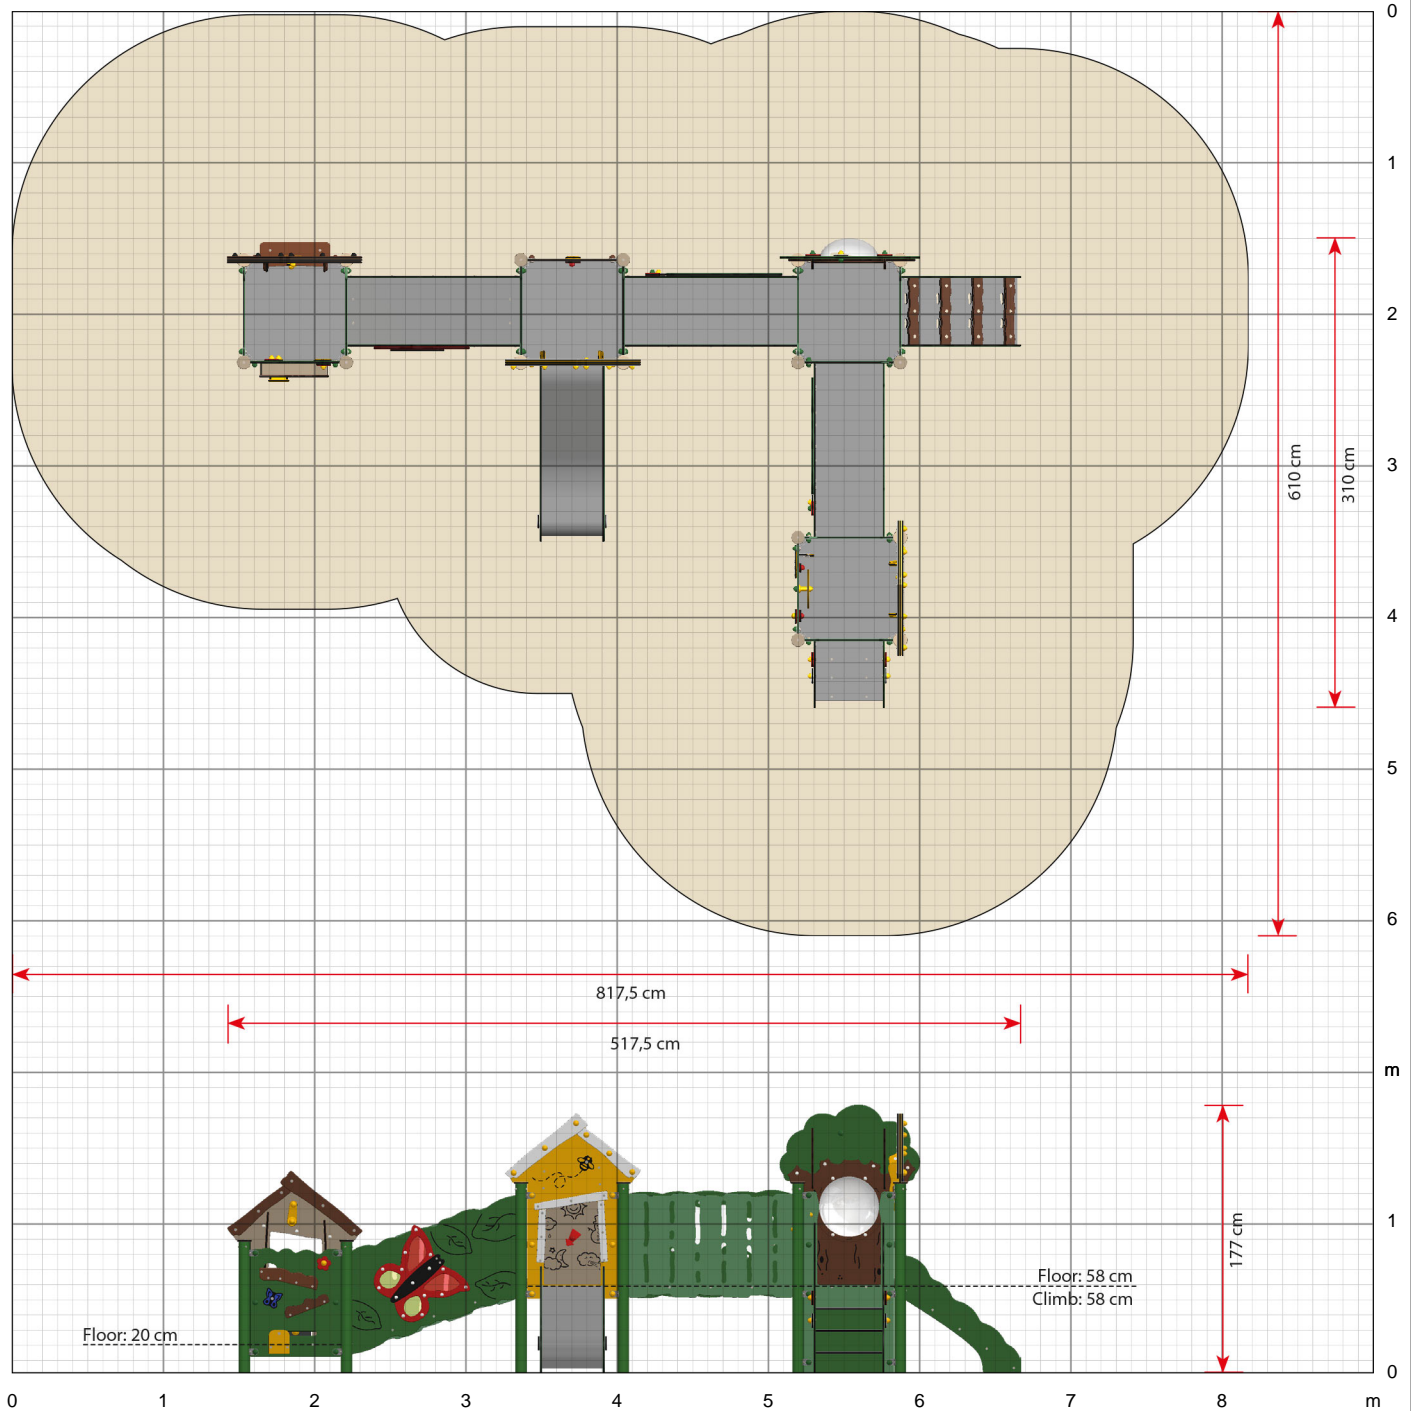

MP450

Jonathan

Scale 1:50 (when printed in 100%)

Click here to see more about the product on our website:
<https://www.ledonplay.com/product/mp450/>

Phone: +45 7482 6565
info@ledonplay.com, www.ledonplay.com

Production / Administration:
Vestergade 25, DK-6510 Gram

Sales / Marketing / Product Development:
Nordkajen 21, DK-6000 Kolding