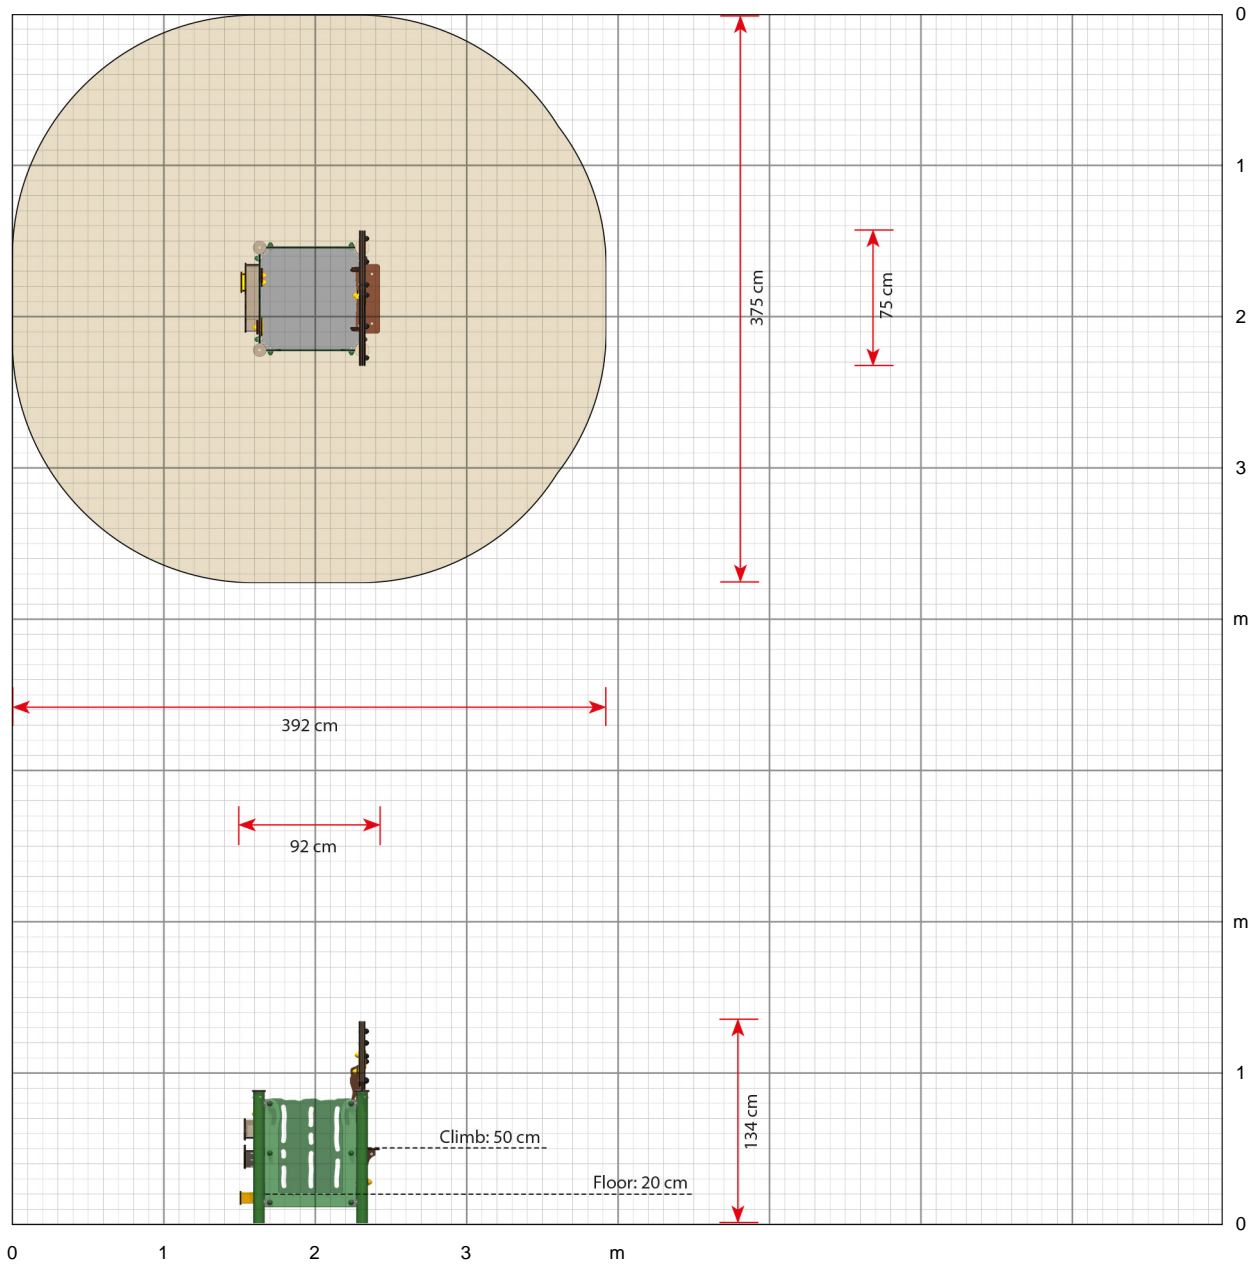

MP110

Noa

Scale 1:50 (when printed in 100%)

Click here to see more about the product on our website:
<https://www.ledonplay.com/product/mp110/>

Phone: +45 7482 6565
info@ledonplay.com, www.ledonplay.com

Production / Administration:
Vestergade 25, DK-6510 Gram

Sales / Marketing / Product Development:
Nordkajen 21, DK-6000 Kolding