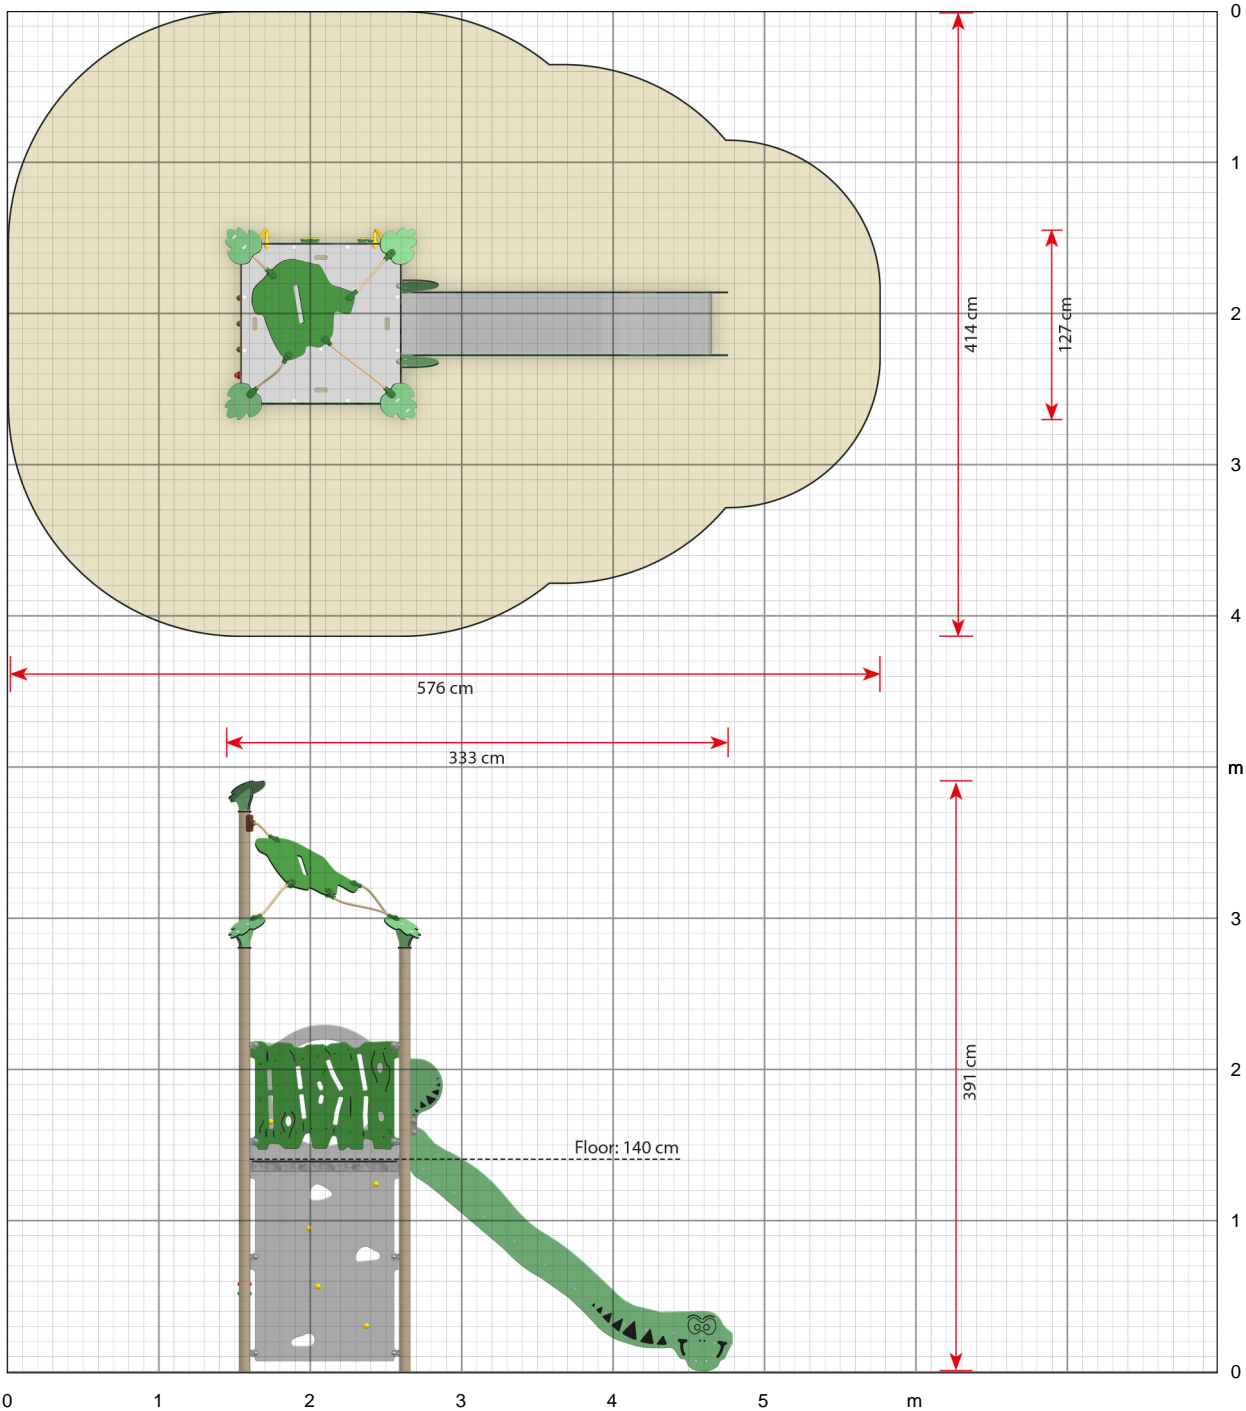

EX140

Roka

Scale 1:50 (when printed in 100%)

Click here to see more about the product on our website:
<https://www.ledonplay.com/product/ex140/>

Phone: +45 7482 6565
info@ledonplay.com, www.ledonplay.com

Production / Administration:
Vestergade 25, DK-6510 Gram

Sales / Marketing / Product Development:
Nordkajen 21, DK-6000 Kolding