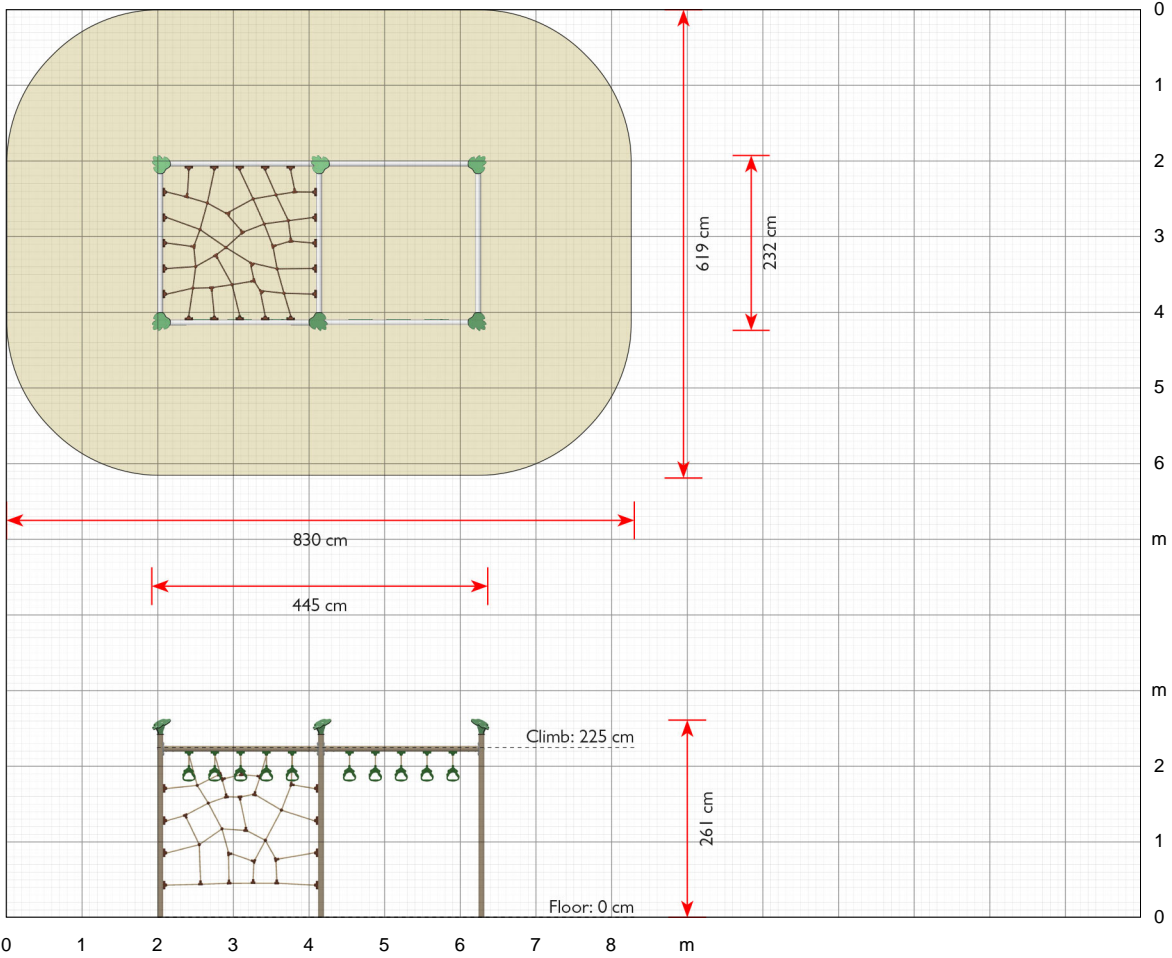

Click here to see more about the product on our website:
<https://www.ledonplay.com/product/ex069/>

Specifications

Order number
EX069

Product dimensions (LxWxH)
445 x 232 x 261 cm

Area requirement incl. safety distances (LxW)
830 x 619 cm

Low maintenance playgrounds

Made with sustainable materials

EX069

Manco

Scale 1:100 (when printed in 100%)

Click here to see more about the product on our website:
<https://www.ledonplay.com/product/ex069/>