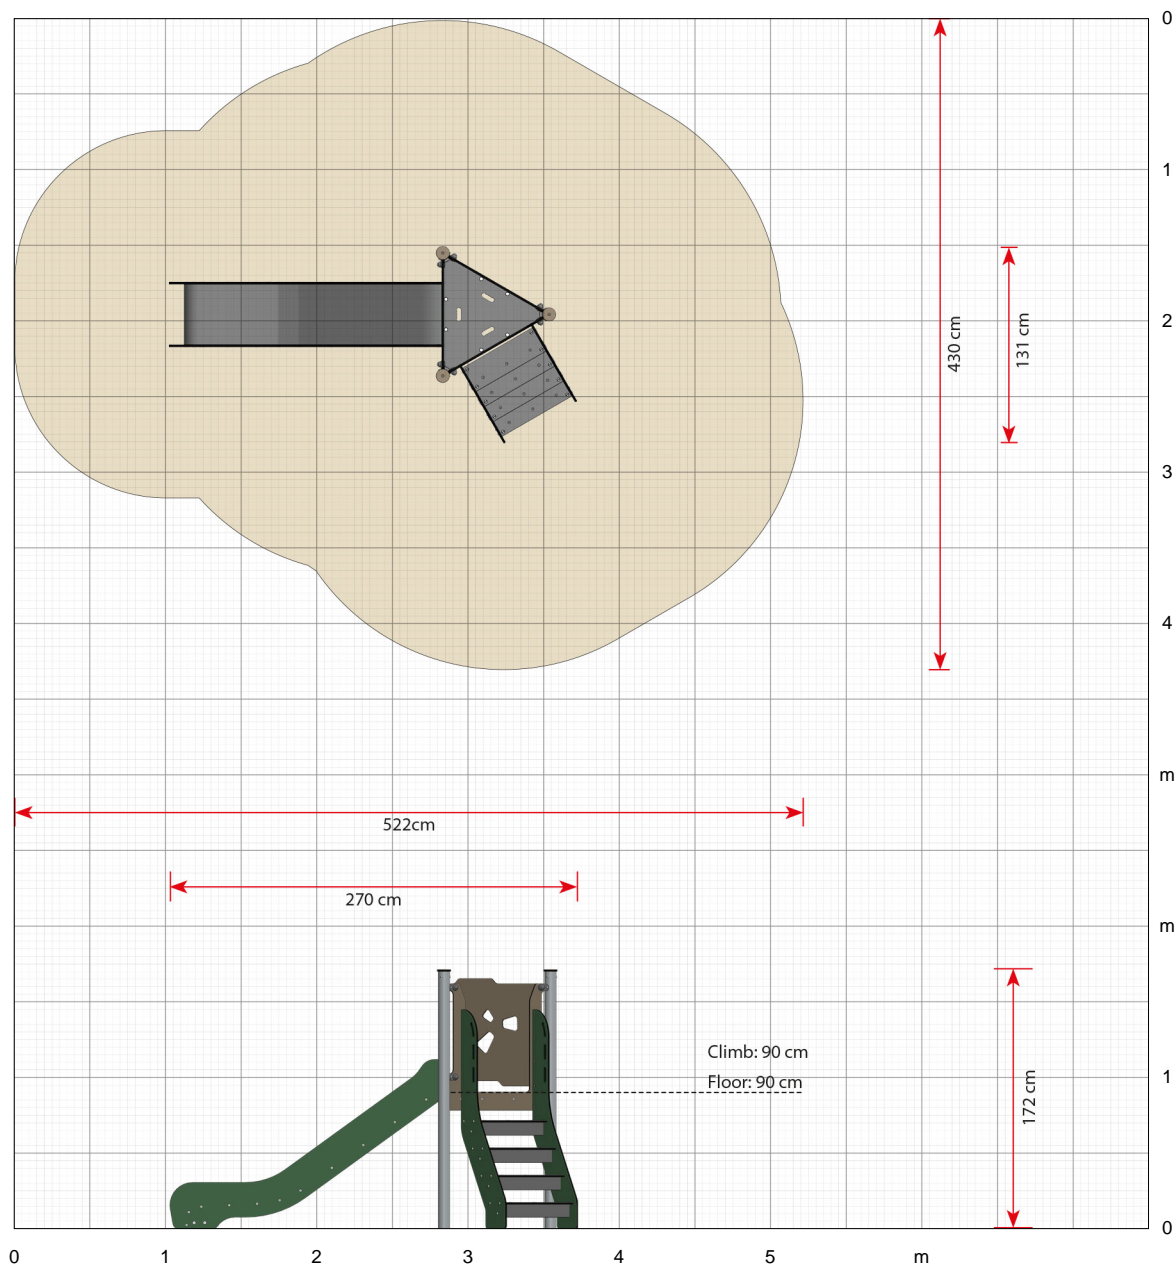

LB105

Bard

Click here to see a 360° animation on our website ...

A small area requirement and an ascent via stairs

In the Basic series, you will find play systems in many different varieties. Bard is one of the smallest play towers with stairs, a slide and a floor height of 90 cm. Do you want the same model, but with a more challenging ascent via a rope ladder? Then have a look at our **LB100 Birk** play tower.

Bard gives you the most basic play activities for a small playground area, but at the same time it has one of the elements which brings the most excitement at a playground – the slide.

Stairs lead the children to the floor of the play tower, from where they can enjoy the view of the rest of the playground before gathering up the courage for a trip down the slide. This model is especially suitable for younger children as the stairs ensure that even children at the age of two can enjoy the trips down the slide. Here they can easily move up the steps and grab hold of the handles on the sides.

Order number
LB105G: In-ground mounting

Product dimensions (LxWxH)
270 x 131 x 172 cm

Area requirement incl. safety distances (LxW)
522 x 430 cm

Maximum fall height
90 cm

Age recommendation
From 2 years

Approximate installation time
2 persons 4 hours

Scale 1:50 (when printed in 100%)

Click here to see more about the product on our website:
<https://www.ledonplay.com/product/lb105/>